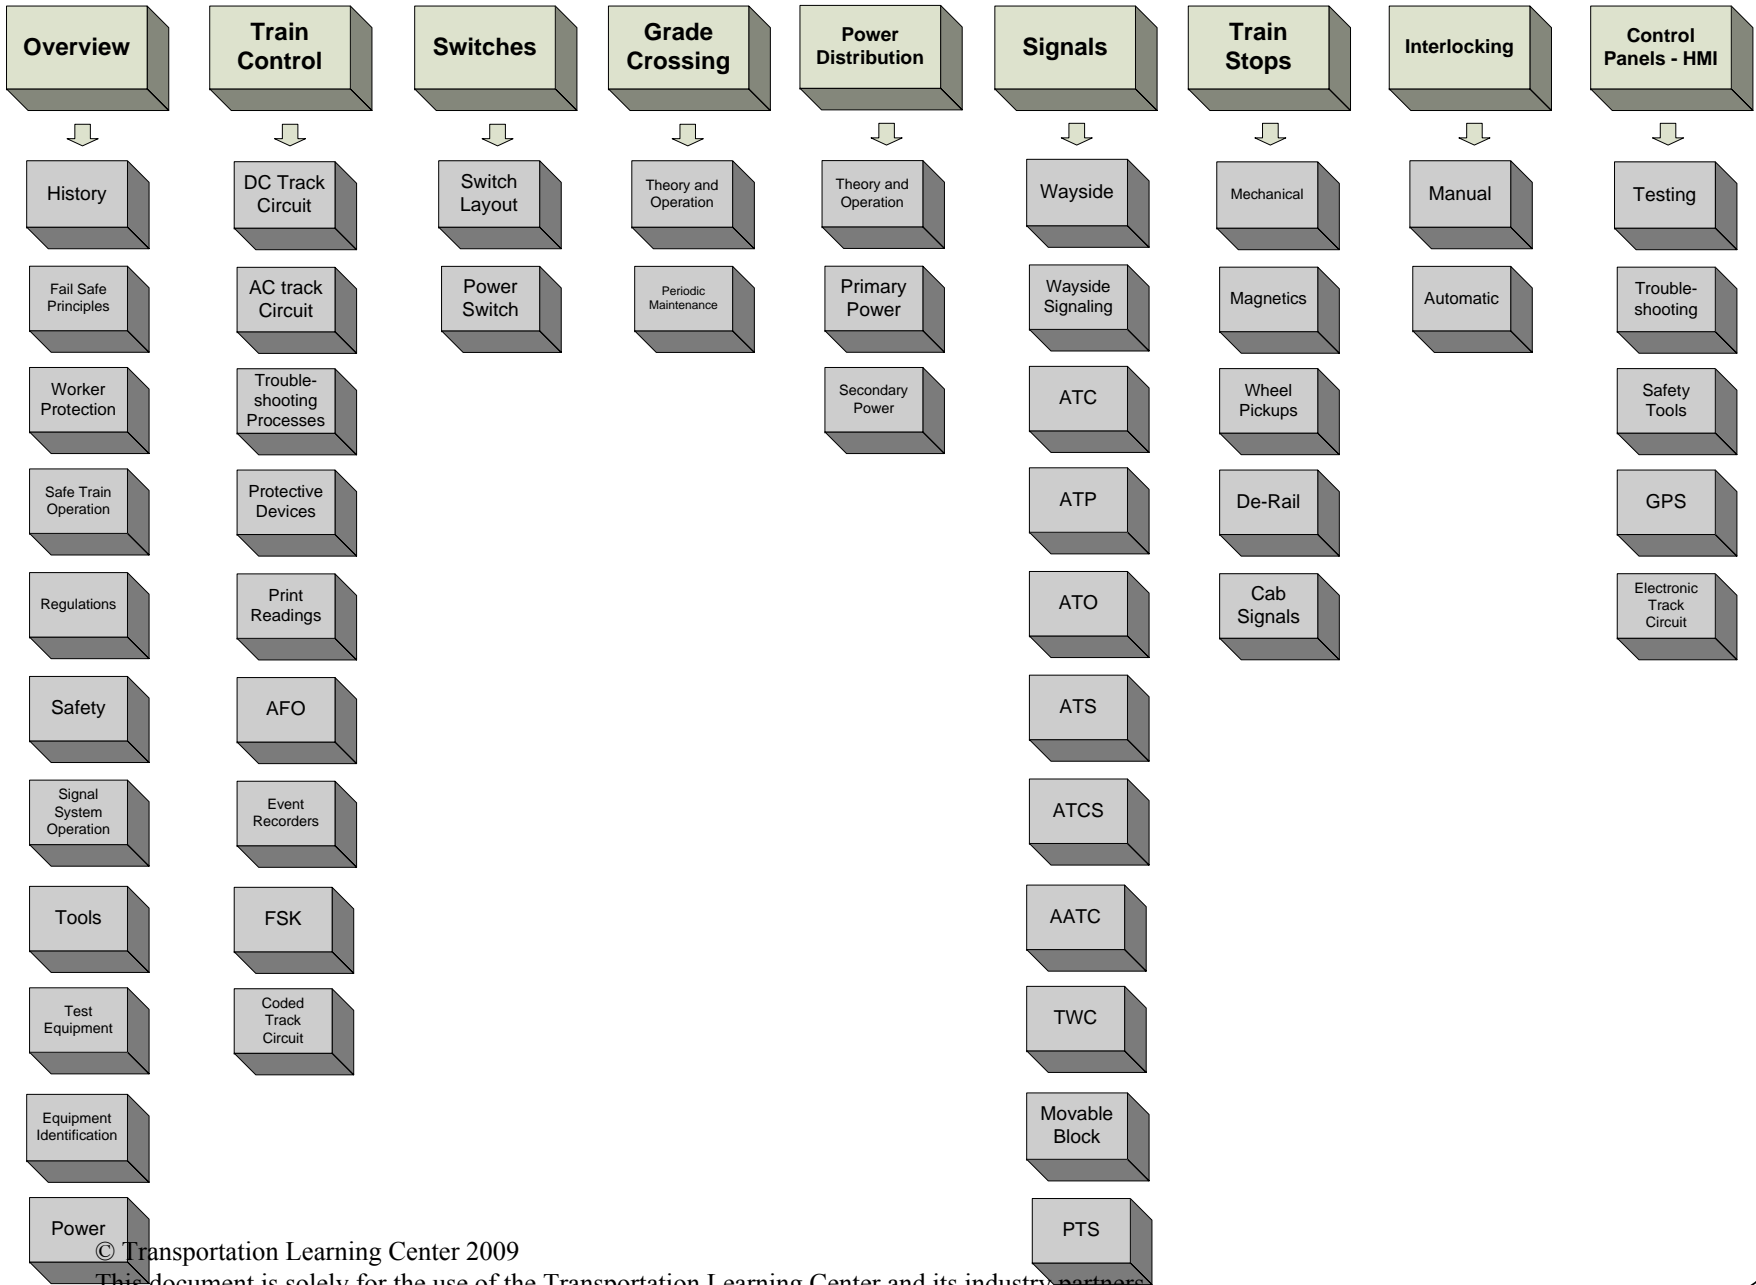

Signals Training Standards Curriculum Map

January 22, 2008

Subject Areas

- Signals Standards divided into 10 subject areas:

- Each subject area is further divided into sub-areas...

Signals Standard Curriculum Map

Skill Level

- Each sub-area is broken down into skill level:
 - 100: Basic
 - 200: Intermediate
 - 300: Advanced
 - 400: Vendor Specific
- Take, for example, the “Train Control” subject area...

Train Control Subject Area

Train Control Curriculum Map